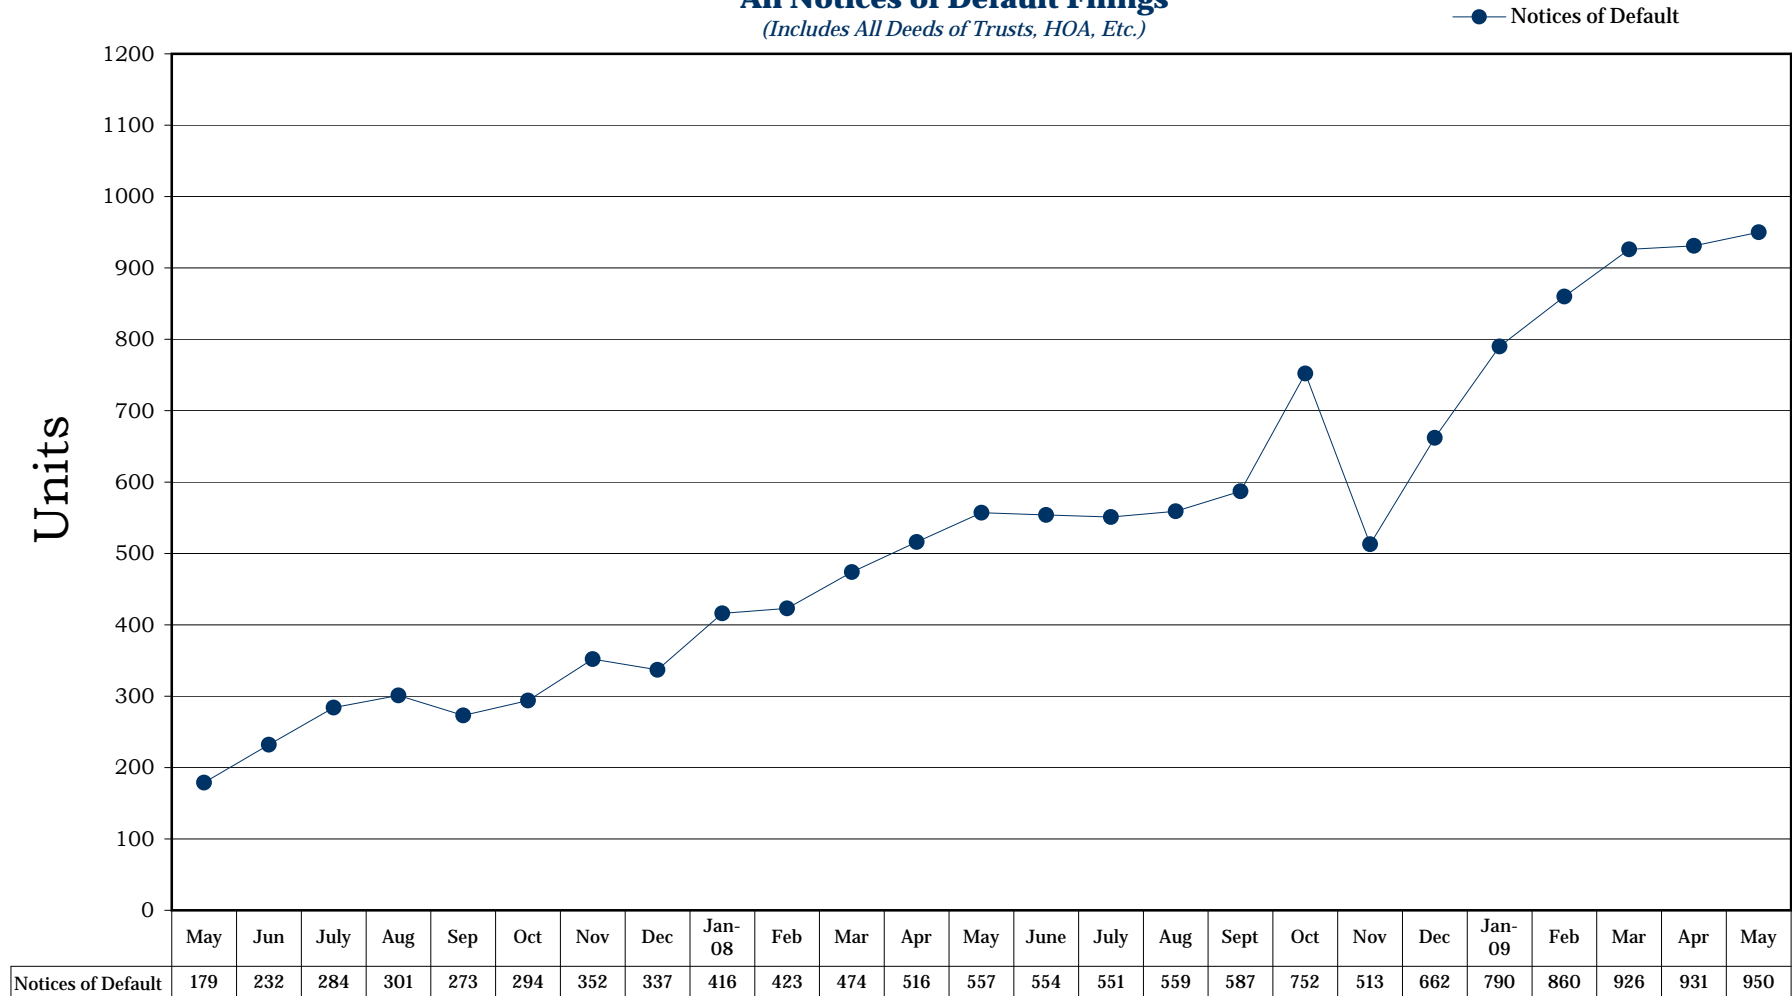

Washoe County Recording Statistics
May 2007 - May 2009
All Notices of Default Filings
(Includes All Deeds of Trusts, HOA, Etc.)

*Source: Washoe County Recorder's Office. Ticor does not guarantee the accuracy of this data. This is for informational purposes only and is intended to view the general market trend in Washoe County.